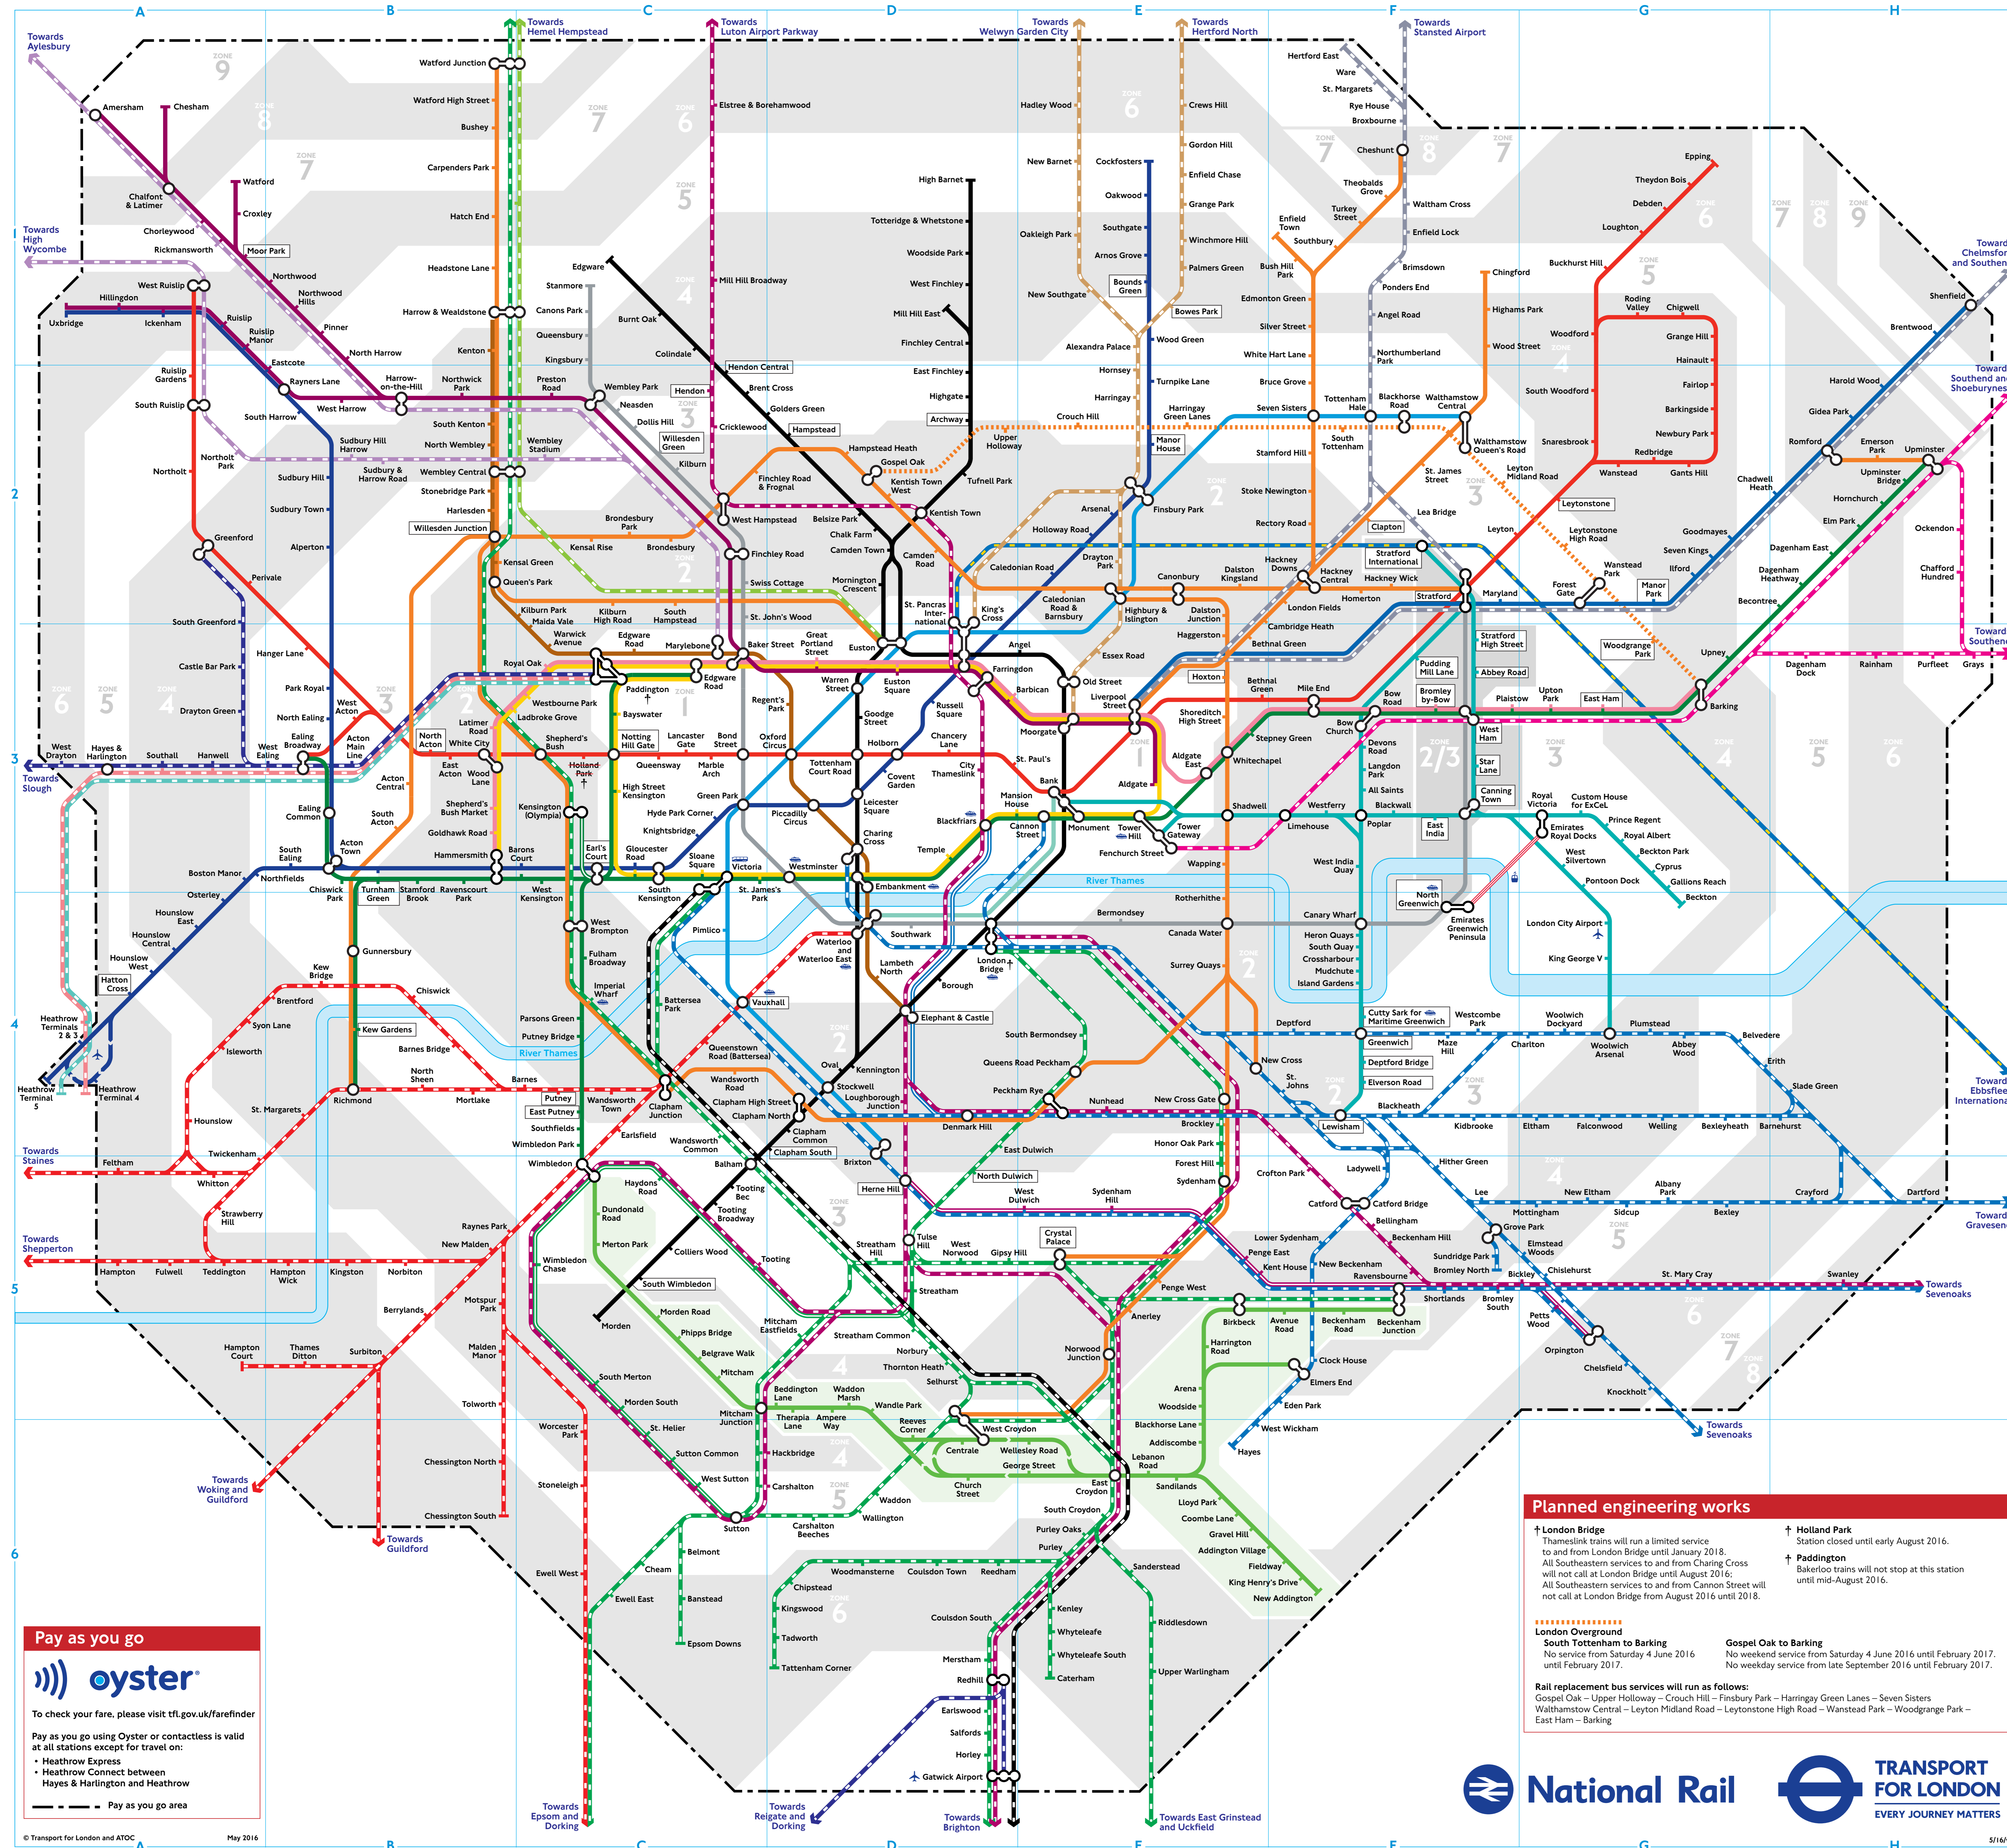

# London's Rail & Tube services

### Key to lines and symbols

- Bakerloo
- Central
- Circle
- District
- Hammersmith & City
- Jubilee
- Metropolitan
- Northern
- Northern
- Victoria
- Waterloo & City
- Docklands Light Railway
- London Overground
- London Trams
- TRL Rail
- Emirates Air Line cable car
- London Trams fare zone
- Abellio Greater Anglia
- Chiltern Railways
- c2c
- Gatwick Express
- Great Northern
- Great Western Railway
- Heathrow Connect
- Heathrow Express
- London Midland
- Southern
- Southeastern
- Southeastern high speed
- South West Trains
- Thameslink
- Interchange stations
- Airport
- Riverboat services
- Victoria Coach Station

### Find your station

Station Name	Grid	Station Name	Grid	Station Name	Grid	Station Name	Grid
Abney Road	F3	East Broadway	B3	Ladbroke Grove	C3	Seaham	D5
Abney Wood	G4	East Common	B5	Ladbroke North	C4	Seven Kings	F3
Acton	G4	East Finchley	B6	Lancaster Gate	C4	Shepherd's Bush	E3
Acton Main Line	B5	East Hendon	B7	Lancaster Park	C5	Shepherd's Bush Market	E3
Adissonville	B6	East Acton	B8	Latteridge	C6	Shoreditch High Street	E5
Adissonville	B6	East Acton	B8	Latteridge	C6	Shoreditch High Street	E5
Albany Park	G5	East Croydon	D4	Latteridge	C6	Shoreditch High Street	E5
Albany Park	G5	East Croydon	D4	Latteridge	C6	Shoreditch High Street	E5
Albany Park	G5	East Croydon	D4	Latteridge	C6	Shoreditch High Street	E5
Albany Park	G5	East Croydon	D4	Latteridge	C6	Shoreditch High Street	E5
Albany Park	G5	East Croydon	D4	Latteridge	C6	Shoreditch High Street	E5

### Planned engineering works

**London Bridge**  
 Thameslink trains will run a limited service to and from London Bridge until January 2018. All Southeastern services to and from Charing Cross will not call at London Bridge until August 2016. All Southeastern services to and from Cannon Street will not call at London Bridge from August 2016 until 2018.